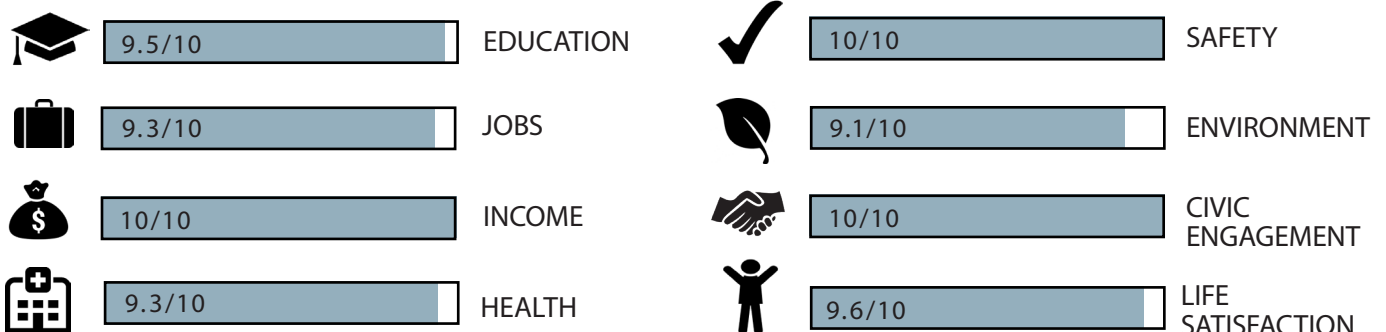

SEASONS IN CANBERRA

AUTUMN
March - May

WINTER
June - August

SPRING
September - November

SUMMER
December - January

OECD SCORES

The organisation for Economic Co-Operation and Development (OECD) evaluates and measures various indicators from countries around the world. These indicators can be used to compare quality of lives in various places around the world. Canberra is ranked as the best place to live in Australia. Take a look at Canberra's OECD scores below: